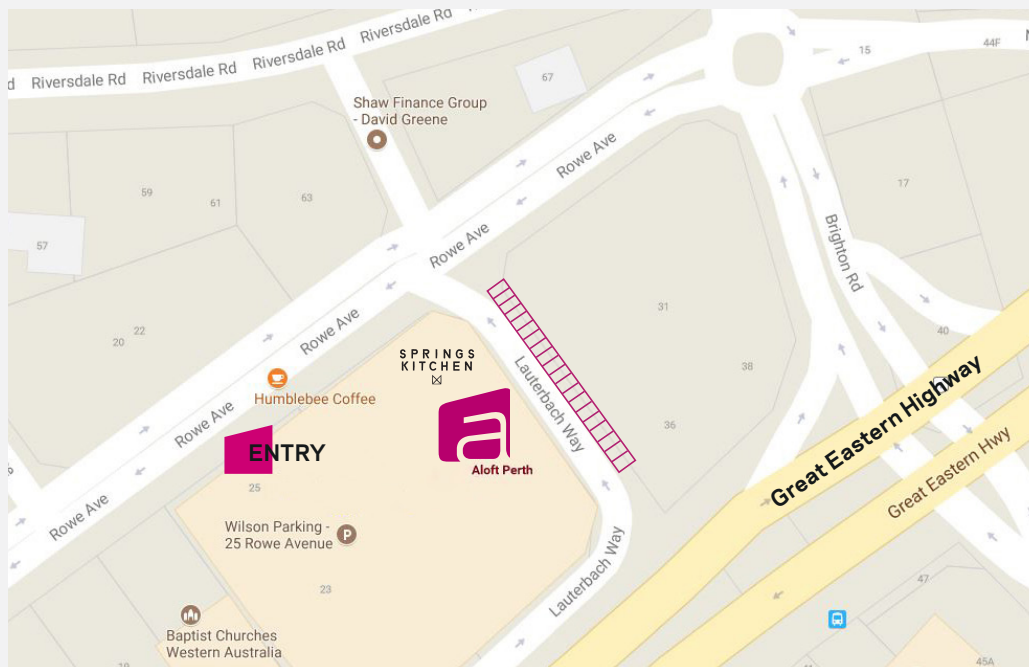

PARKING AT ALOFT PERTH

ENTRY WILSON CARPARK

ALOFT PERTH

STREET PARKING

Wilson Carpark

25 Rowe Ave, The Springs,
Rivervale, Perth, WA 6103

Height Restrictions

Upon Entering: 3.4m
After access gates: 2.2m